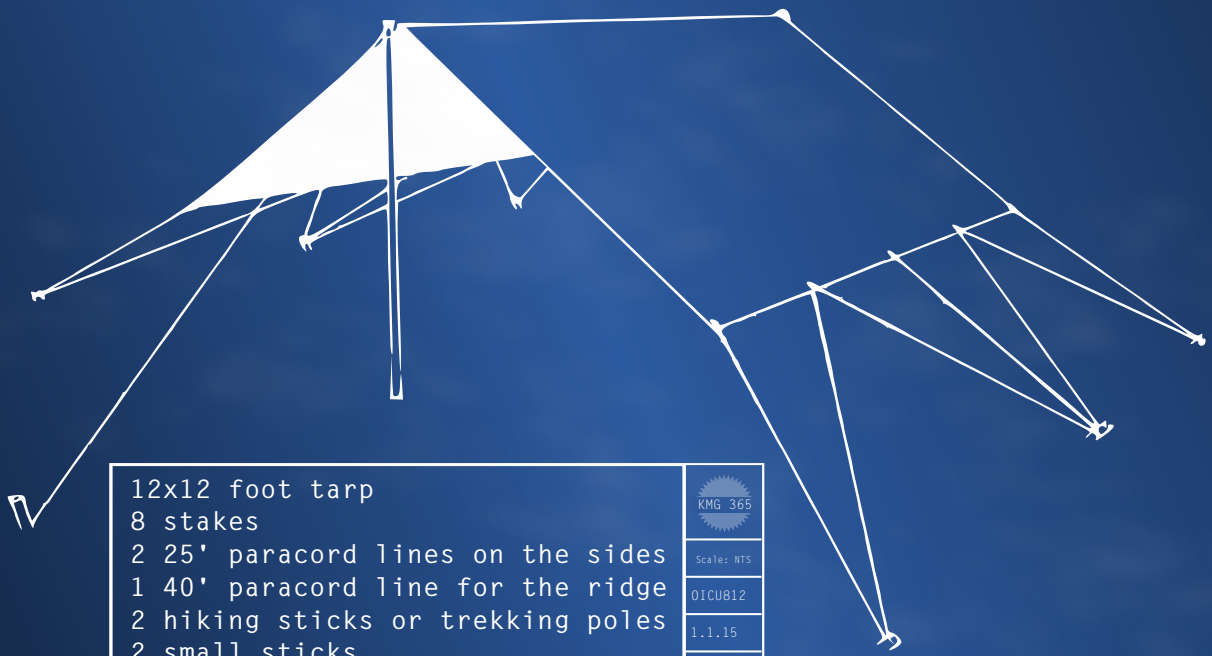

# PHILMONT STYLE DINING FLY RIG

- 12x12 foot tarp
- 8 stakes
- 2 25' paracord lines on the sides
- 1 40' paracord line for the ridge
- 2 hiking sticks or trekking poles
- 2 small sticks

 KMG 365
Scale: NTS
01CUB12
1.1.15
CAG